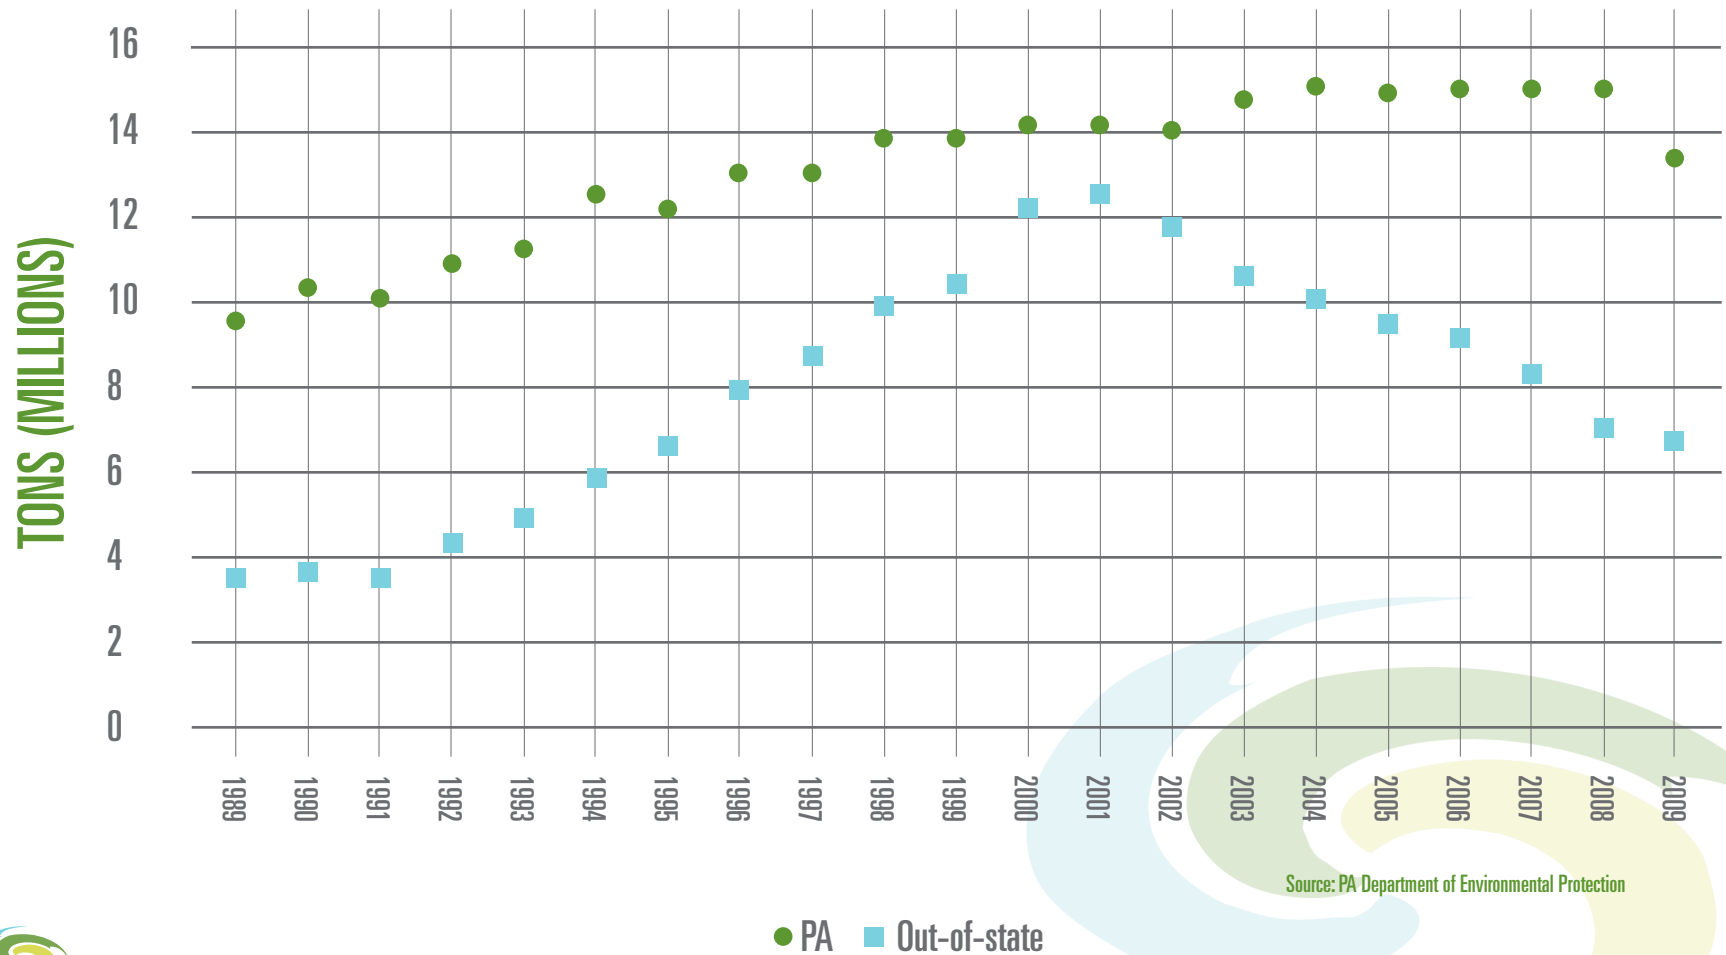

# TOTAL DISPOSAL IN PA

Source: PA Department of Environmental Protection